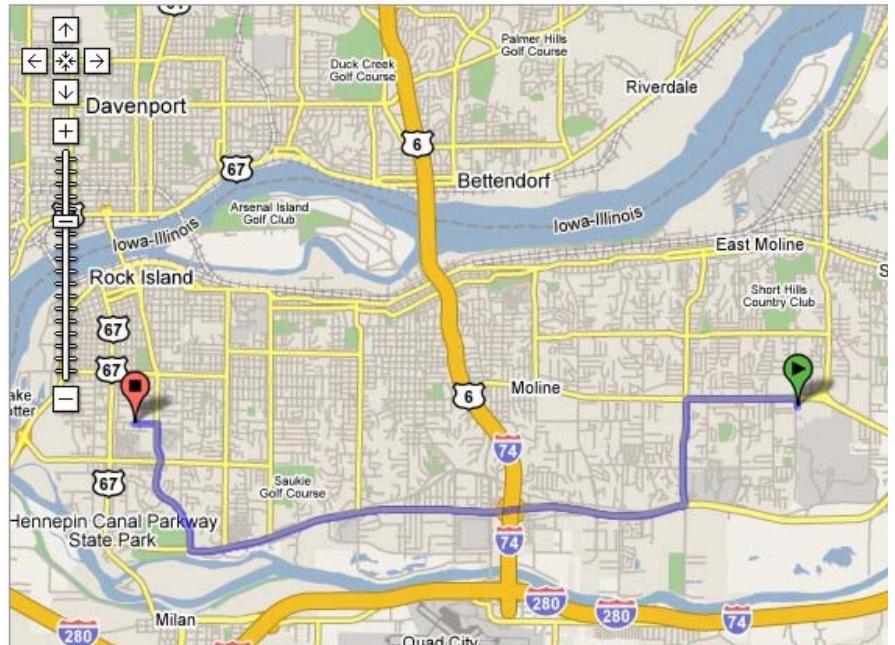

Rock Island High School

1400- 25th Avenue - Rock Island, IL 61201

Start address:	Archer Dr East Moline, IL 61244
End address:	1400- 25th Ave Rock Island, IL 61201
Distance:	10.2 mi (about 17 mins)

Reverse directions

1. Head **north** from **Archer Dr** - go **0.1 mi**
2. Turn **left** at **42nd Ave/Avenue of the Cities** - go **1.3 mi**
3. Turn **left** at **Kennedy Dr** - go **0.7 mi**
4. Continue on **60th St** - go **0.5 mi**
5. Turn **right** at **John Deere Rd** - go **4.1 mi**
6. Continue on **Blackhawk Rd** - go **1.7 mi**
7. Turn **right** at **24th St** - go **0.4 mi**
8. Continue on **17th St** - go **1.2 mi**
9. Turn **left** at **25th Ave** - go **0.3 mi**